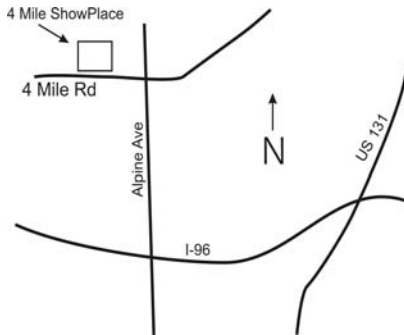

AUTO PARTS SWAP MEET GRAND RAPIDS February 17, 2019

SUNDAY  **INSIDE** **4 Mile Showplace**

1025 4 Mile Rd NW
Grand Rapids MI. 49544

Just West of
Alpine Ave on
4 Mile Rd

**PARTS • CARS • TOOLS
TRAILERS • LITERATURE • ACCESSORIES**

Saturday move in available time 7 PM - 9 PM
Sunday move in 7 AM to 8:30 AM.

Formerly @ the Deltaplex **SPACE IS LIMITED SO DON'T DELAY !!**

www.autopartsswap.com

260-483-6144

Please hold _____ 10'x10' space(s) unload inside @ \$40.00 each _____.